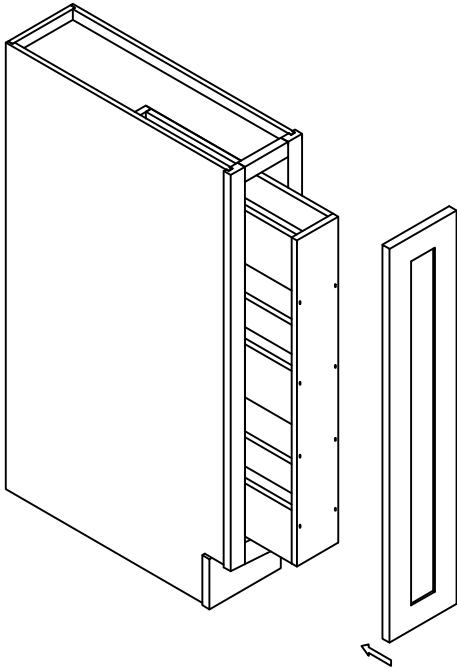

Base Cabinet Assembly Instruction  
(Item:TB06/TB09)

Hard Ware List

1	8PCS	Ø4×25mm
Flat head screw		

Cabinet Parts List	A	Frame	B	Door					
--------------------	---	-------	---	------	--	--	--	--	--

Step1: