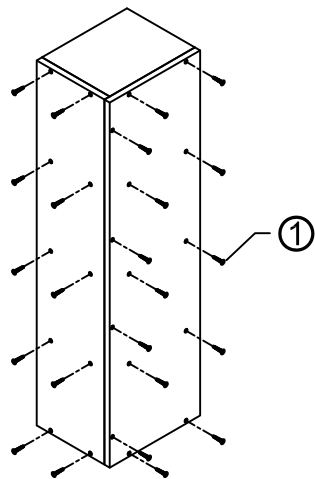

Wall Cabinet Assembly Instruction (Item:WES0942)

Hard Ware List	1 19PCS Ø4×25mm Flat head screw	9 19PCS Ø4×30mm Wood dowel

Cabinet Parts List	A	Side panels(2)	B	Top panel	C	Bottom panel & Fixed shelf(3)

Step1:

Step2:

Step3:

Step4: