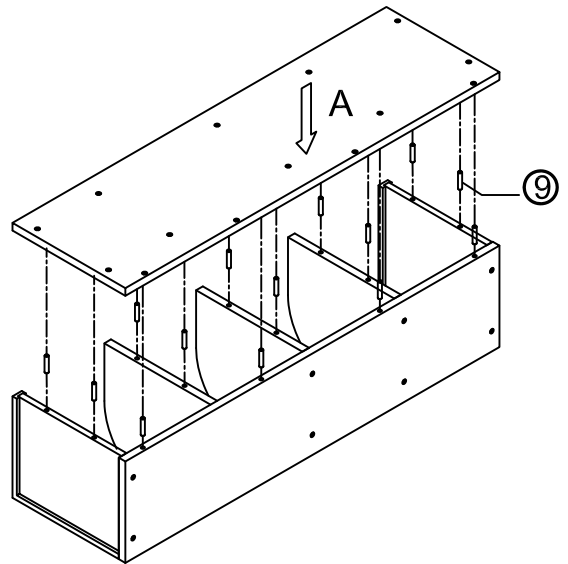

Wall Cabinet Assembly Instruction (Item:WES0942)

Hard Ware List	1 19PCS Ø4×25mm Flat head screw	9 19PCS Ø4×30mm Wood dowel

Cabinet Parts List	A	Side panels(2)	B	Top panel	C	Bottom panel & Fixed shelf(3)

Step1:

Step2:

Step3:

Step4: