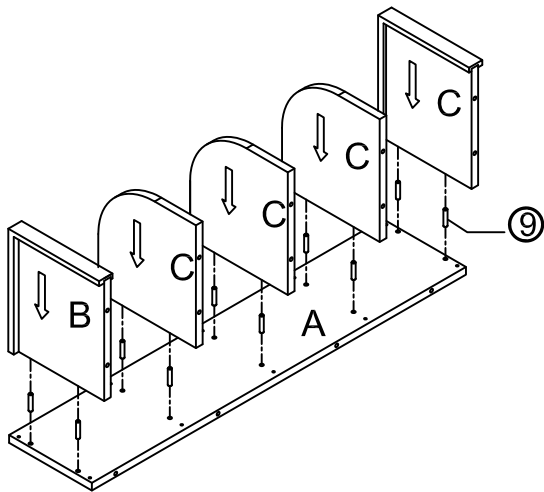

Wall Cabinet Assembly Instruction (Item:WES0942)

Hard Ware List	1 19PCS Ø4×25mm Flat head screw	9 19PCS Ø4×30mm Wood dowel
		

Cabinet Parts List	A	Side panels(2)	B	Top panel	C	Bottom panel & Fixed shelf(3)
--------------------	---	----------------	---	-----------	---	-------------------------------

Step1:

Step2:

Step3:

Step4: