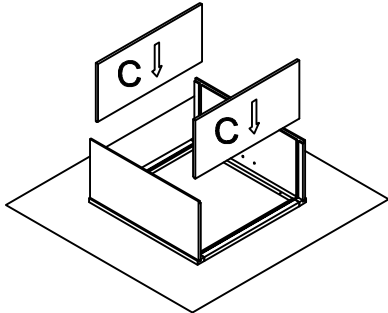

## Wall Cabinet Assembly Instruction (Item:W2424-W3624)

Hard Ware List	1   4PCS   Ø4×25mm	2   8PCS   Ø4×16mm	3   4PCS   Ø4×19mm	4   4PCS   1-1/4"	5   16PCS   Ø4×12mm	6   4PCS	7   4PCS   Ø8mm	
	Flat head screw	Flat head screw	Round head screw	Hinge	Flat head screw	Corner brackets	Shelf clips	
Cabinet Parts List	A	Frame	B	Side panels(2)	C	Top panel & Bottom panel(2)	D	Back panel
	E	Adjustable shelf			F	Door(2)		

Step1:

Step2:

Step3:

Step4:

Step5:

Step6:

Step7:

Step8: