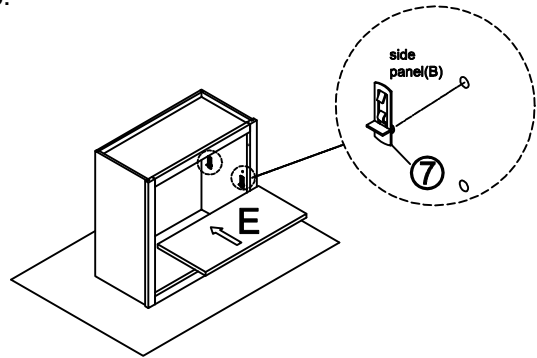

## Wall Cabinet Assembly Instruction (Item:W2424-W3624)

Hard Ware List	1   4PCS   Ø4×25mm	2   8PCS   Ø4×16mm	3   4PCS   Ø4×19mm	4   4PCS   1-1/4"	5   16PCS   Ø4×12mm	6   4PCS	7   4PCS   Ø8mm	
	Flat head screw	Flat head screw	Round head screw	Hinge	Flat head screw	Corner brackets	Shelf clips	
Cabinet Parts List	A	Frame	B	Side panels(2)	C	Top panel & Bottom panel(2)	D	Back panel
	E	Adjustable shelf			F	Door(2)		

Step1:

Step2:

Step3:

Step4:

Step5:

Step6:

Step7:

Step8: