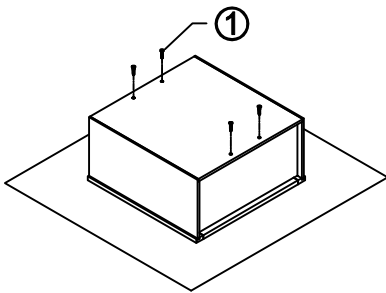

## Wall Cabinet Assembly Instruction (Item:W2424-W3624)

Hard Ware List	1   4PCS   Ø4×25mm	2   8PCS   Ø4×16mm	3   4PCS   Ø4×19mm	4   4PCS   1-1/4"	5   16PCS   Ø4×12mm	6   4PCS	7   4PCS   Ø8mm	
	Flat head screw	Flat head screw	Round head screw	Hinge	Flat head screw	Corner brackets	Shelf clips	
Cabinet Parts List	A	Frame	B	Side panels(2)	C	Top panel & Bottom panel(2)	D	Back panel
	E	Adjustable shelf			F	Door(2)		

Step1:

Step2:

Step3:

Step4:

Step5:

Step6:

Step7:

Step8: