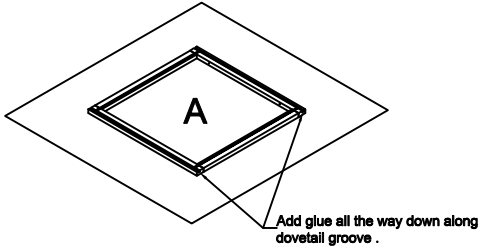

Wall Cabinet Assembly Instruction (Item:W2424-W3624)

Hard Ware List	1 | 4PCS | Ø4×25mm	2 | 8PCS | Ø4×16mm	3 | 4PCS | Ø4×19mm	4 | 4PCS | 1-1/4"	5 | 16PCS | Ø4×12mm	6 | 4PCS	7 | 4PCS | Ø8mm	
	Flat head screw	Flat head screw	Round head screw	Hinge	Flat head screw	Corner brackets	Shelf clips	
Cabinet Parts List	A	Frame	B	Side panels(2)	C	Top panel & Bottom panel(2)	D	Back panel
	E	Adjustable shelf			F	Door(2)		

Step1: