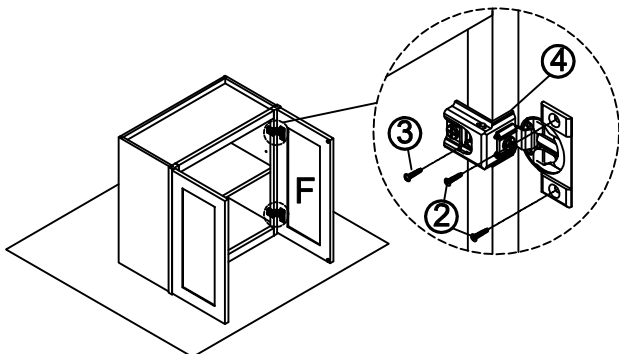

## Wall Cabinet Assembly Instruction (Item:W2424-W3624)

Hard Ware List	1   4PCS   Ø4×25mm	2   8PCS   Ø4×16mm	3   4PCS   Ø4×19mm	4   4PCS   1-1/4"	5   16PCS   Ø4×12mm	6   4PCS	7   4PCS   Ø8mm	
	Flat head screw	Flat head screw	Round head screw	Hinge	Flat head screw	Corner brackets	Shelf clips	
Cabinet Parts List	A	Frame	B	Side panels(2)	C	Top panel & Bottom panel(2)	D	Back panel
	E	Adjustable shelf			F	Door(2)		

Step1:

Step2:

Step3:

Step4:

Step5:

Step6:

Step7:

Step8: