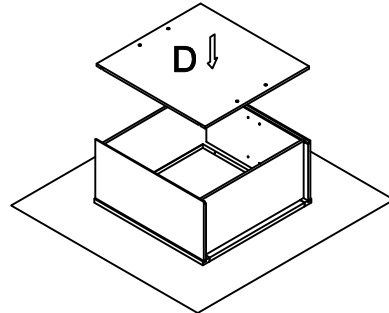

## Wall Cabinet Assembly Instruction (Item:W2424-W3624)

Hard Ware List	1   4PCS   Ø4×25mm	2   8PCS   Ø4×16mm	3   4PCS   Ø4×19mm	4   4PCS   1-1/4"	5   16PCS   Ø4×12mm	6   4PCS	7   4PCS   Ø8mm	
	Flat head screw	Flat head screw	Round head screw	Hinge	Flat head screw	Corner brackets	Shelf clips	
Cabinet Parts List	A	Frame	B	Side panels(2)	C	Top panel & Bottom panel(2)	D	Back panel
	E	Adjustable shelf			F	Door(2)		

Step1:

Step2:

Step3:

Step4:

Step5:

Step6:

Step7:

Step8: