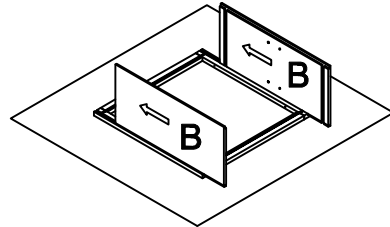

## Wall Cabinet Assembly Instruction (Item:W2424-W3624)

Hard Ware List	1   4PCS   Ø4×25mm	2   8PCS   Ø4×16mm	3   4PCS   Ø4×19mm	4   4PCS   1-1/4"	5   16PCS   Ø4×12mm	6   4PCS	7   4PCS   Ø8mm	
	Flat head screw	Flat head screw	Round head screw	Hinge	Flat head screw	Corner brackets	Shelf clips	
Cabinet Parts List	A	Frame	B	Side panels(2)	C	Top panel & Bottom panel(2)	D	Back panel
	E	Adjustable shelf			F	Door(2)		

Step1:

Step2:

Step3:

Step4:

Step5:

Step6:

Step7:

Step8: