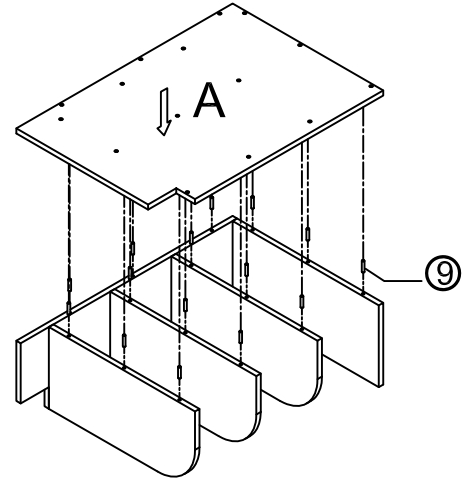

Base Cabinet Assembly Instruction (Item: BES0912 L/R)

Hard Ware List	1 23PCS $\varnothing 4 \times 25\text{mm}$ Flat head screw	9 23PCS $\varnothing 4 \times 30\text{mm}$ Wood dowel	5 16PCS $\varnothing 4 \times 12\text{mm}$ Flat head screw	6 4PCS Corner brackets		
Cabinet Parts List	A	Side panels(2)	B	Top panel & Bottom panel & Fixed shelf (4)	C	Toe kick(2)

Step1:

Step2:

Step3:

Step4:

Step5: