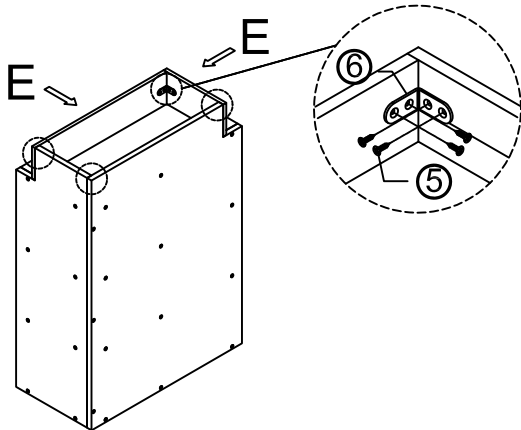

Base Cabinet Assembly Instruction (Item: BES0912 L/R)

Hard Ware List	1 23PCS $\varnothing 4 \times 25\text{mm}$ Flat head screw	9 23PCS $\varnothing 4 \times 30\text{mm}$ Wood dowel	5 16PCS $\varnothing 4 \times 12\text{mm}$ Flat head screw	6 4PCS Corner brackets		
Cabinet Parts List	A	Side panels(2)	B	Top panel & Bottom panel & Fixed shelf (4)	C	Toe kick(2)

Step1:

Step2:

Step3:

Step4:

Step5: