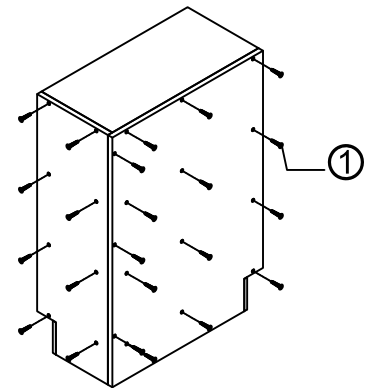

Base Cabinet Assembly Instruction (Item: BES0912 L/R)

Hard Ware List	1 23PCS $\varnothing 4 \times 25\text{mm}$ Flat head screw	9 23PCS $\varnothing 4 \times 30\text{mm}$ Wood dowel	5 16PCS $\varnothing 4 \times 12\text{mm}$ Flat head screw	6 4PCS Corner brackets		
Cabinet Parts List	A	Side panels(2)	B	Top panel & Bottom panel & Fixed shelf (4)	C	Toe kick(2)

Step1:

Step2:

Step3:

Step4:

Step5: