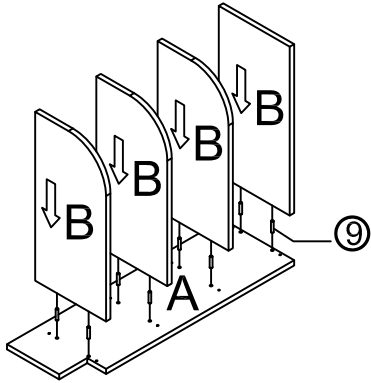

Base Cabinet Assembly Instruction (Item: BES0912 L/R)

Hard Ware List	1 23PCS $\varnothing 4 \times 25\text{mm}$ Flat head screw	9 23PCS $\varnothing 4 \times 30\text{mm}$ Wood dowel	5 16PCS $\varnothing 4 \times 12\text{mm}$ Flat head screw	6 4PCS Corner brackets		
Cabinet Parts List	A	Side panels(2)	B	Top panel & Bottom panel & Fixed shelf (4)	C	Toe kick(2)

Step1: