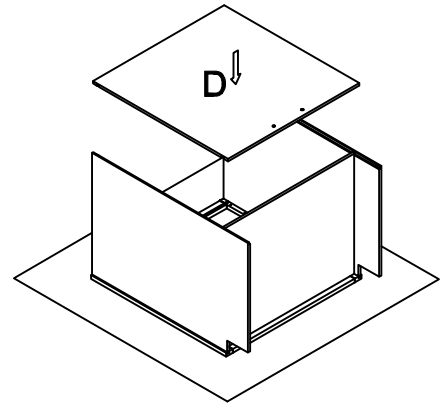

Base Cabinet Assembly Instruction (Item:VSD3021DR-VSD3021DL)

Hard Ware List	1 16PCS Ø4×25mm	2 4PCS Ø4×16mm	3 2PCS Ø4×19mm	4 2PCS 1-1/4"	5 16PCS Ø4×12mm	6 4PCS	8 2SET
	Flat head screw	Flat head screw	Round head screw	Hinge	Flat head screw	Corner brackets	Slide
							
9 4PCS 60°60°18	10 8PCS Ø4×22mm						
Corner block	Flat head screw						
							

Cabinet Parts List	A	Frame	B	Side panels(2)	C	Bottom panel	D	Back panel	E	Toe kick		
	G	Door	H	Drawer front(3)	I	Drawer front panel(2)	J	Drawer back panel(2)	K	Drawer side panel(4)	L	Drawer bottom panel(2)

Step1:

Step2:

Step3:

Step4:

Step5:

Step6:

Step7:

Step8: