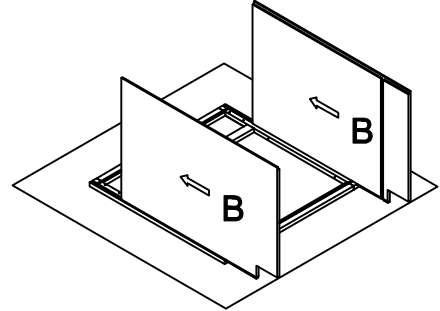

Base Cabinet Assembly Instruction (Item:VSD3021DR-VSD3021DL)

Hard Ware List	1 | 16PCS | Ø4×25mm	2 | 4PCS | Ø4×16mm	3 | 2PCS | Ø4×19mm	4 | 2PCS | 1-1/4"	5 | 16PCS | Ø4×12mm	6 | 4PCS	8 | 2SET
	Flat head screw	Flat head screw	Round head screw	Hinge	Flat head screw	Corner brackets	Slide
9 | 4PCS | 60°60°18	10 | 8PCS | Ø4×22mm						
Corner block	Flat head screw						

Cabinet Parts List	A	Frame	B	Side panels(2)	C	Bottom panel	D	Back panel	E	Toe kick		
	G	Door	H	Drawer front(3)	I	Drawer front panel(2)	J	Drawer back panel(2)	K	Drawer side panel(4)	L	Drawer bottom panel(2)

Step1:

Step2:

Step3:

Step4:

Step5:

Step6:

Step7:

Step8: