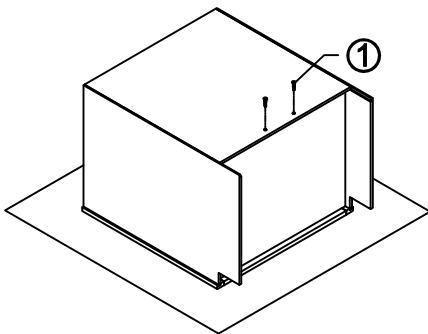

Base Cabinet Assembly Instruction (Item:VSD3021DR-VSD3021DL)

Hard Ware List	1 | 16PCS | Ø4×25mm	2 | 4PCS | Ø4×16mm	3 | 2PCS | Ø4×19mm	4 | 2PCS | 1-1/4"	5 | 16PCS | Ø4×12mm	6 | 4PCS	8 | 2SET
	Flat head screw	Flat head screw	Round head screw	Hinge	Flat head screw	Corner brackets	Slide
9 | 4PCS | 60°60°18	10 | 8PCS | Ø4×22mm						
Corner block	Flat head screw						

Cabinet Parts List	A	Frame	B	Side panels(2)	C	Bottom panel	D	Back panel	E	Toe kick		
	G	Door	H	Drawer front(3)	I	Drawer front panel(2)	J	Drawer back panel(2)	K	Drawer side panel(4)	L	Drawer bottom panel(2)

Step1:

Step2:

Step3:

Step4:

Step5:

Step6:

Step7:

Step8: