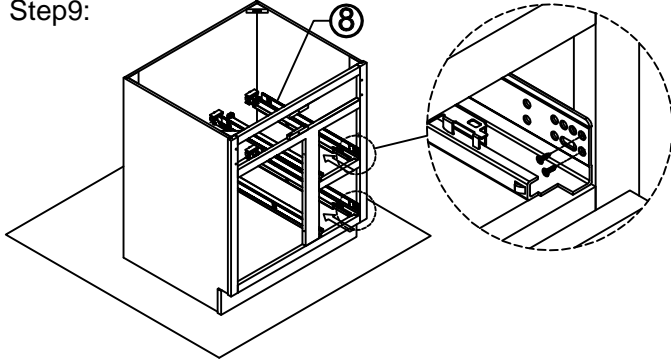

Base Cabinet Assembly Instruction (Item:VSD3021DR-VSD3021DL)

Hard Ware List	1 | 16PCS | Ø4×25mm	2 | 4PCS | Ø4×16mm	3 | 2PCS | Ø4×19mm	4 | 2PCS | 1-1/4"	5 | 16PCS | Ø4×12mm	6 | 4PCS	8 | 2SET
	Flat head screw	Flat head screw	Round head screw	Hinge	Flat head screw	Corner brackets	Slide
	9 | 4PCS | 60°60°18	10 | 8PCS | Ø4×22mm					
	Corner block	Flat head screw					

Cabinet Parts List	A	Frame	B	Side panels(2)	C	Bottom panel	D	Back panel	E	Toe kick		
	G	Door	H	Drawer front(3)	I	Drawer front panel(2)	J	Drawer back panel(2)	K	Drawer side panel(4)	L	Drawer bottom panel(2)

Step9: