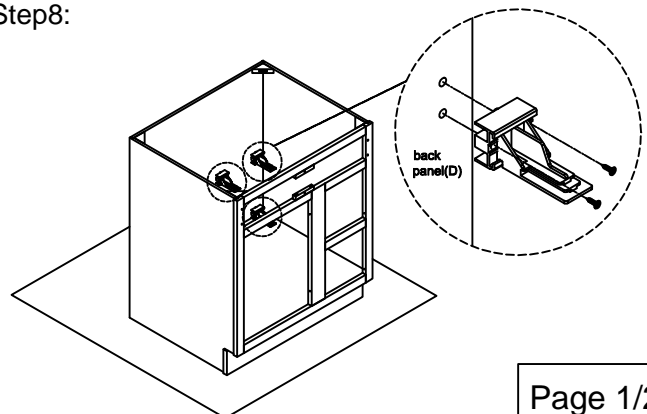

Base Cabinet Assembly Instruction (Item:VSD3021DR-VSD3021DL)

Hard Ware List	1 16PCS Ø4×25mm	2 4PCS Ø4×16mm	3 2PCS Ø4×19mm	4 2PCS 1-1/4"	5 16PCS Ø4×12mm	6 4PCS	8 2SET
	Flat head screw	Flat head screw	Round head screw	Hinge	Flat head screw	Corner brackets	Slide
							
9 4PCS 60°60°18	10 8PCS Ø4×22mm						
Corner block	Flat head screw						
							