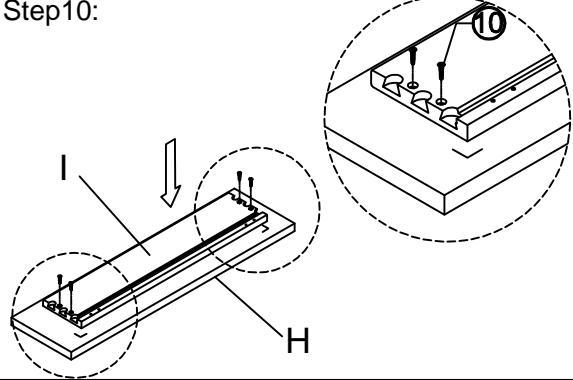

Base Cabinet Assembly Instruction (Item:VSD3021DR-VSD3021DL)

Hard Ware List	1 | 16PCS | Ø4×25mm	2 | 4PCS | Ø4×16mm	3 | 2PCS | Ø4×19mm	4 | 2PCS | 1-1/4"	5 | 16PCS | Ø4×12mm	6 | 4PCS	8 | 2SET
	Flat head screw	Flat head screw	Round head screw	Hinge	Flat head screw	Corner brackets	Slide
	9 | 4PCS | 60°60°18	10 | 8PCS | Ø4×22mm					
	Corner block	Flat head screw					

Cabinet Parts List	A	Frame	B	Side panels(2)	C	Bottom panel	D	Back panel	E	Toe kick		
	G	Door	H	Drawer front(3)	I	Drawer front panel(2)	J	Drawer back panel(2)	K	Drawer side panel(4)	L	Drawer bottom panel(2)

Step10: