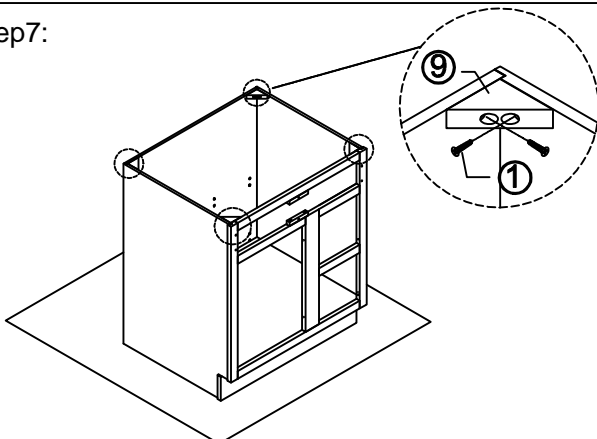

Base Cabinet Assembly Instruction (Item:VSD3021DR-VSD3021DL)

Hard Ware List	1 | 16PCS | Ø4×25mm	2 | 4PCS | Ø4×16mm	3 | 2PCS | Ø4×19mm	4 | 2PCS | 1-1/4"	5 | 16PCS | Ø4×12mm	6 | 4PCS	8 | 2SET
	Flat head screw	Flat head screw	Round head screw	Hinge	Flat head screw	Corner brackets	Slide
9 | 4PCS | 60°60°18	10 | 8PCS | Ø4×22mm						
Corner block	Flat head screw						

Cabinet Parts List	A	Frame	B	Side panels(2)	C	Bottom panel	D	Back panel	E	Toe kick		
	G	Door	H	Drawer front(3)	I	Drawer front panel(2)	J	Drawer back panel(2)	K	Drawer side panel(4)	L	Drawer bottom panel(2)

Step1:

Step2:

Step3:

Step4:

Step5:

Step6:

Step7:

Step8: