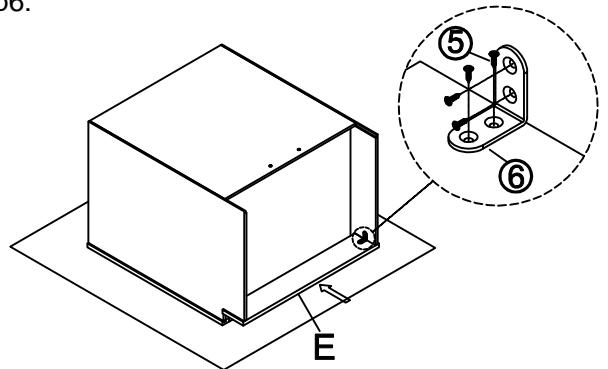

Base Cabinet Assembly Instruction (Item:VSD3021DR-VSD3021DL)

Hard Ware List	1 | 16PCS | Ø4×25mm	2 | 4PCS | Ø4×16mm	3 | 2PCS | Ø4×19mm	4 | 2PCS | 1-1/4"	5 | 16PCS | Ø4×12mm	6 | 4PCS	8 | 2SET
	Flat head screw	Flat head screw	Round head screw	Hinge	Flat head screw	Corner brackets	Slide
9 | 4PCS | 60°60°18	10 | 8PCS | Ø4×22mm						
Corner block	Flat head screw						

Cabinet Parts List	A	Frame	B	Side panels(2)	C	Bottom panel	D	Back panel	E	Toe kick		
	G	Door	H	Drawer front(3)	I	Drawer front panel(2)	J	Drawer back panel(2)	K	Drawer side panel(4)	L	Drawer bottom panel(2)

Step1:

Step2:

Step3:

Step4:

Step5:

Step6:

Step7:

Step8: