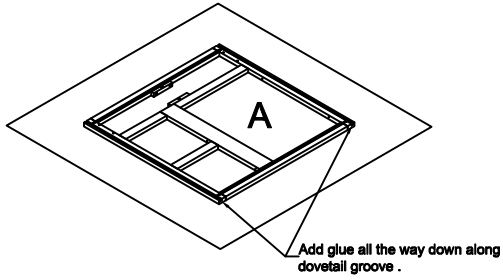

Base Cabinet Assembly Instruction (Item:VSD3021DR-VSD3021DL)

Hard Ware List	1 | 16PCS | Ø4×25mm	2 | 4PCS | Ø4×16mm	3 | 2PCS | Ø4×19mm	4 | 2PCS | 1-1/4"	5 | 16PCS | Ø4×12mm	6 | 4PCS	8 | 2SET
	Flat head screw	Flat head screw	Round head screw	Hinge	Flat head screw	Corner brackets	Slide
9 | 4PCS | 60°60°18	10 | 8PCS | Ø4×22mm						
Corner block	Flat head screw						

Cabinet Parts List	A	Frame	B	Side panels(2)	C	Bottom panel	D	Back panel	E	Toe kick		
	G	Door	H	Drawer front(3)	I	Drawer front panel(2)	J	Drawer back panel(2)	K	Drawer side panel(4)	L	Drawer bottom panel(2)

Step1: