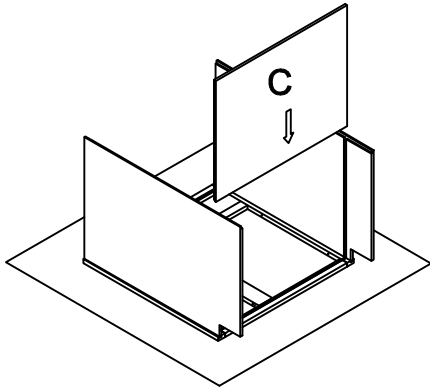

Base Cabinet Assembly Instruction (Item:VSD3021DR-VSD3021DL)

Hard Ware List	1 | 16PCS | Ø4×25mm	2 | 4PCS | Ø4×16mm	3 | 2PCS | Ø4×19mm	4 | 2PCS | 1-1/4"	5 | 16PCS | Ø4×12mm	6 | 4PCS	8 | 2SET
	Flat head screw	Flat head screw	Round head screw	Hinge	Flat head screw	Corner brackets	Slide
9 | 4PCS | 60°60°18	10 | 8PCS | Ø4×22mm						
Corner block	Flat head screw						

Cabinet Parts List	A	Frame	B	Side panels(2)	C	Bottom panel	D	Back panel	E	Toe kick		
	G	Door	H	Drawer front(3)	I	Drawer front panel(2)	J	Drawer back panel(2)	K	Drawer side panel(4)	L	Drawer bottom panel(2)

Step1:

Step2:

Step3:

Step4:

Step5:

Step6:

Step7:

Step8: