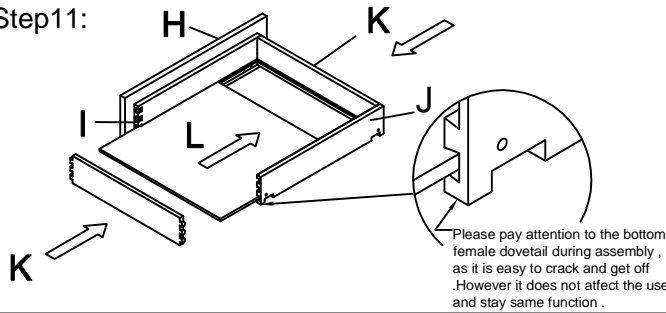

Base Cabinet Assembly Instruction (Item:VSD3021DR-VSD3021DL)

Hard Ware List	1 | 16PCS | Ø4×25mm	2 | 4PCS | Ø4×16mm	3 | 2PCS | Ø4×19mm	4 | 2PCS | 1-1/4"	5 | 16PCS | Ø4×12mm	6 | 4PCS	8 | 2SET
	Flat head screw	Flat head screw	Round head screw	Hinge	Flat head screw	Corner brackets	Slide
	9 | 4PCS | 60°60°18	10 | 8PCS | Ø4×22mm					
	Corner block	Flat head screw					

Cabinet Parts List	A	Frame	B	Side panels(2)	C	Bottom panel	D	Back panel	E	Toe kick		
	G	Door	H	Drawer front(3)	I	Drawer front panel(2)	J	Drawer back panel(2)	K	Drawer side panel(4)	L	Drawer bottom panel(2)

Step11: