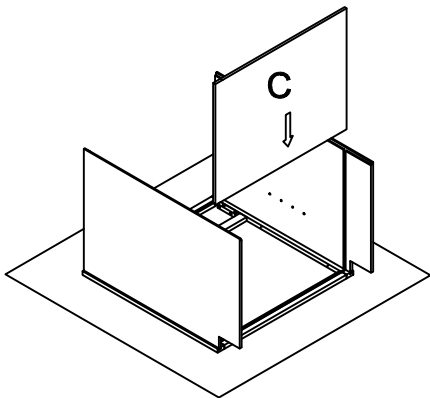

Base Cabinet Assembly Instruction (Item:SB24-SB48/V2421-V3621)

Hard Ware List	1 | 6PCS | Ø4×25mm	2 | 8PCS | Ø4×16mm	3 | 4PCS | Ø4×19mm	4 | 4PCS | 1-1/4"	5 | 40PCS | Ø4×12mm	6 | 10PCS	9 | 4PCS | 60°60°18	10 | 12PCS | Ø4×22mm				
	Flat head screw	Flat head screw	Round head screw	Hinge	Flat head screw	Corner brackets	Corner block	Flat head screw				
Cabinet Parts List	A	Frame	B	Side panels(2)	C	Bottom panel	D	Back panel	E	Toe kick	G	Door(2)
	H	Drawer front										

Step1:

Step2:

Step3:

Step4:

Step5: