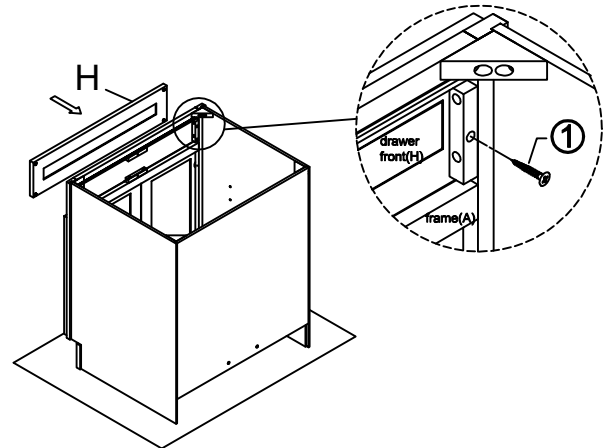

Base Cabinet Assembly Instruction (Item:SB24-SB48/V2421-V3621)

Hard Ware List	1 6PCS Ø4×25mm	2 8PCS Ø4×16mm	3 4PCS Ø4×19mm	4 4PCS 1-1/4"	5 40PCS Ø4×12mm	6 10PCS	9 4PCS 60°60°18	10 12PCS Ø4×22mm				
	Flat head screw	Flat head screw	Round head screw	Hinge	Flat head screw	Corner brackets	Corner block	Flat head screw				
Cabinet Parts List	A	Frame	B	Side panels(2)	C	Bottom panel	D	Back panel	E	Toe kick	G	Door(2)
	H	Drawer front										

Step6:

Step7:

Step8:

Step9:

Step10:

Base Cabinet Assembly Instruction (Item:SB24-SB48/V2421-V3621)

Hard Ware List	1 6PCS Ø4×25mm	2 8PCS Ø4×16mm	3 4PCS Ø4×19mm	4 4PCS 1-1/4"	5 40PCS Ø4×12mm	6 10PCS	9 4PCS 60°60°18	10 12PCS Ø4×22mm				
	Flat head screw	Flat head screw	Round head screw	Hinge	Flat head screw	Corner brackets	Corner block	Flat head screw				
												
Cabinet Parts List	A	Frame	B	Side panels(2)	C	Bottom panel	D	Back panel	E	Toe kick	G	Door(2)
	H	Drawer front										