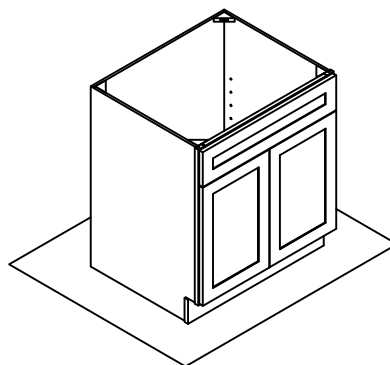

Base Cabinet Assembly Instruction (Item:SB24-SB48/V2421-V3621)

Hard Ware List	1 6PCS Ø4×25mm	2 8PCS Ø4×16mm	3 4PCS Ø4×19mm	4 4PCS 1-1/4"	5 40PCS Ø4×12mm	6 10PCS	9 4PCS 60°60°18	10 12PCS Ø4×22mm				
	Flat head screw	Flat head screw	Round head screw	Hinge	Flat head screw	Corner brackets	Corner block	Flat head screw				
Cabinet Parts List	A	Frame	B	Side panels(2)	C	Bottom panel	D	Back panel	E	Toe kick	G	Door(2)
	H	Drawer front										

Step6:

Step7:

Step8:

Step9:

Step10:

Base Cabinet Assembly Instruction (Item:SB24-SB48/V2421-V3621)

Hard Ware List	1 6PCS Ø4×25mm	2 8PCS Ø4×16mm	3 4PCS Ø4×19mm	4 4PCS 1-1/4"	5 40PCS Ø4×12mm	6 10PCS	9 4PCS 60°60°18	10 12PCS Ø4×22mm				
	Flat head screw	Flat head screw	Round head screw	Hinge	Flat head screw	Corner brackets	Corner block	Flat head screw				
												
Cabinet Parts List	A	Frame	B	Side panels(2)	C	Bottom panel	D	Back panel	E	Toe kick	G	Door(2)
	H	Drawer front										