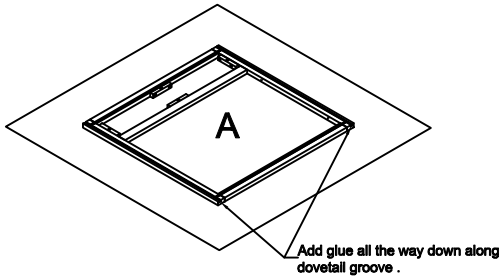

Base Cabinet Assembly Instruction (Item:SB24-SB48/V2421-V3621)

Hard Ware List	1 | 6PCS | Ø4×25mm	2 | 8PCS | Ø4×16mm	3 | 4PCS | Ø4×19mm	4 | 4PCS | 1-1/4"	5 | 40PCS | Ø4×12mm	6 | 10PCS	9 | 4PCS | 60°60°18	10 | 12PCS | Ø4×22mm				
	Flat head screw	Flat head screw	Round head screw	Hinge	Flat head screw	Corner brackets	Corner block	Flat head screw				
Cabinet Parts List	A	Frame	B	Side panels(2)	C	Bottom panel	D	Back panel	E	Toe kick	G	Door(2)
	H	Drawer front										

Step1: