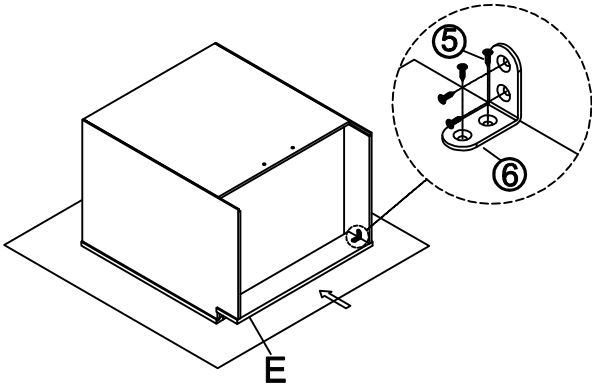

Base Cabinet Assembly Instruction (Item:SB24-SB48/V2421-V3621)

Hard Ware List	1 6PCS Ø4×25mm	2 8PCS Ø4×16mm	3 4PCS Ø4×19mm	4 4PCS 1-1/4"	5 40PCS Ø4×12mm	6 10PCS	9 4PCS 60°60°18	10 12PCS Ø4×22mm				
	Flat head screw	Flat head screw	Round head screw	Hinge	Flat head screw	Corner brackets	Corner block	Flat head screw				
Cabinet Parts List	A	Frame	B	Side panels(2)	C	Bottom panel	D	Back panel	E	Toe kick	G	Door(2)
	H	Drawer front										

Step6:

Step7:

Step8:

Step9:

Step10:

Base Cabinet Assembly Instruction (Item:SB24-SB48/V2421-V3621)

Hard Ware List	1 6PCS Ø4×25mm	2 8PCS Ø4×16mm	3 4PCS Ø4×19mm	4 4PCS 1-1/4"	5 40PCS Ø4×12mm	6 10PCS	9 4PCS 60°60°18	10 12PCS Ø4×22mm				
	Flat head screw	Flat head screw	Round head screw	Hinge	Flat head screw	Corner brackets	Corner block	Flat head screw				
												
Cabinet Parts List	A	Frame	B	Side panels(2)	C	Bottom panel	D	Back panel	E	Toe kick	G	Door(2)
	H	Drawer front										