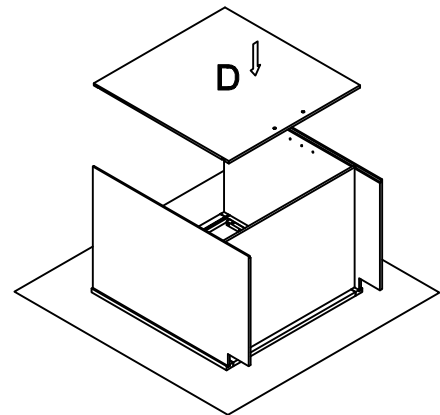

Base Cabinet Assembly Instruction (Item:SB24-SB48/V2421-V3621)

Hard Ware List	1 | 6PCS | Ø4×25mm	2 | 8PCS | Ø4×16mm	3 | 4PCS | Ø4×19mm	4 | 4PCS | 1-1/4"	5 | 40PCS | Ø4×12mm	6 | 10PCS	9 | 4PCS | 60°60°18	10 | 12PCS | Ø4×22mm				
	Flat head screw	Flat head screw	Round head screw	Hinge	Flat head screw	Corner brackets	Corner block	Flat head screw				
Cabinet Parts List	A	Frame	B	Side panels(2)	C	Bottom panel	D	Back panel	E	Toe kick	G	Door(2)
	H	Drawer front										

Step1:

Step2:

Step3:

Step4:

Step5: