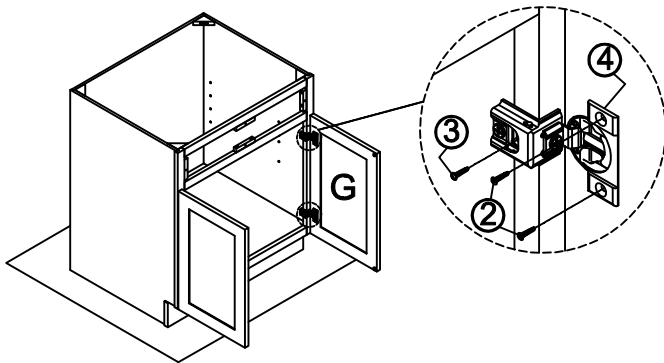

Base Cabinet Assembly Instruction (Item:SB24-SB48/V2421-V3621)

Hard Ware List	1 6PCS Ø4×25mm	2 8PCS Ø4×16mm	3 4PCS Ø4×19mm	4 4PCS 1-1/4"	5 40PCS Ø4×12mm	6 10PCS	9 4PCS 60°60°18	10 12PCS Ø4×22mm				
	Flat head screw	Flat head screw	Round head screw	Hinge	Flat head screw	Corner brackets	Corner block	Flat head screw				
Cabinet Parts List	A	Frame	B	Side panels(2)	C	Bottom panel	D	Back panel	E	Toe kick	G	Door(2)
	H	Drawer front										

Step6:

Step7:

Step8:

Step9:

Step10:

Base Cabinet Assembly Instruction (Item:SB24-SB48/V2421-V3621)

Hard Ware List	1 6PCS Ø4×25mm	2 8PCS Ø4×16mm	3 4PCS Ø4×19mm	4 4PCS 1-1/4"	5 40PCS Ø4×12mm	6 10PCS	9 4PCS 60°60°18	10 12PCS Ø4×22mm				
	Flat head screw	Flat head screw	Round head screw	Hinge	Flat head screw	Corner brackets	Corner block	Flat head screw				
												
Cabinet Parts List	A	Frame	B	Side panels(2)	C	Bottom panel	D	Back panel	E	Toe kick	G	Door(2)
	H	Drawer front										