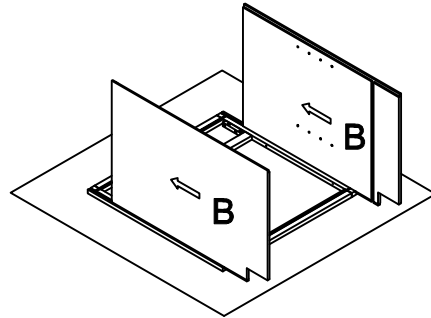

Base Cabinet Assembly Instruction (Item:SB24-SB48/V2421-V3621)

Hard Ware List	1 | 6PCS | Ø4×25mm	2 | 8PCS | Ø4×16mm	3 | 4PCS | Ø4×19mm	4 | 4PCS | 1-1/4"	5 | 40PCS | Ø4×12mm	6 | 10PCS	9 | 4PCS | 60°60°18	10 | 12PCS | Ø4×22mm				
	Flat head screw	Flat head screw	Round head screw	Hinge	Flat head screw	Corner brackets	Corner block	Flat head screw				
Cabinet Parts List	A	Frame	B	Side panels(2)	C	Bottom panel	D	Back panel	E	Toe kick	G	Door(2)
	H	Drawer front										

Step1:

Step2:

Step3:

Step4:

Step5: