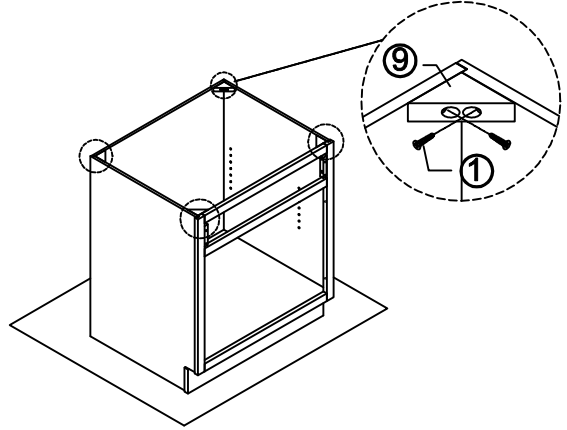

Base Cabinet Assembly Instruction (Item:SB24-SB48/V2421-V3621)

Hard Ware List	1 6PCS Ø4×25mm	2 8PCS Ø4×16mm	3 4PCS Ø4×19mm	4 4PCS 1-1/4"	5 40PCS Ø4×12mm	6 10PCS	9 4PCS 60°60°18	10 12PCS Ø4×22mm				
	Flat head screw	Flat head screw	Round head screw	Hinge	Flat head screw	Corner brackets	Corner block	Flat head screw				
Cabinet Parts List	A	Frame	B	Side panels(2)	C	Bottom panel	D	Back panel	E	Toe kick	G	Door(2)
	H	Drawer front										

Step6:

Step7:

Step8:

Step9:

Step10:

Base Cabinet Assembly Instruction (Item:SB24-SB48/V2421-V3621)

Hard Ware List	1 6PCS Ø4×25mm	2 8PCS Ø4×16mm	3 4PCS Ø4×19mm	4 4PCS 1-1/4"	5 40PCS Ø4×12mm	6 10PCS	9 4PCS 60°60°18	10 12PCS Ø4×22mm				
	Flat head screw	Flat head screw	Round head screw	Hinge	Flat head screw	Corner brackets	Corner block	Flat head screw				
												
Cabinet Parts List	A	Frame	B	Side panels(2)	C	Bottom panel	D	Back panel	E	Toe kick	G	Door(2)
	H	Drawer front										